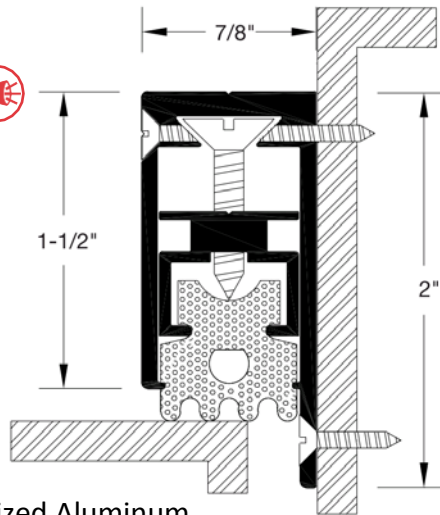

Weatherstrip

Perimeter Strip/Smoke-Draft Adjustable Door Stop

Guaranteed quality since 1918

99 – *Sponge Neoprene Insert*

7/16"
Maximum
Adjustment*

Finishes:

- C - Clear Anodized Aluminum
- D - Dark Bronze Anodized Aluminum
- G - Gold Anodized Aluminum